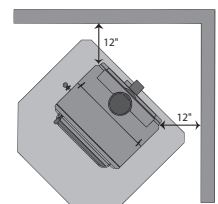

Corner Installation

YOUR LEGACY STOVES DEALER IS:

LEGACY STOVES^{TM}

Advanced Design
Old Fashioned Value

A brand of Alternate Heating Systems
2395 LITTLE EGYPT RD
HARRISONVILLE PA 17228

facebook.com/altheatsys

www.legacystoves.com

www.alternateheatingsystems.com

LIMITED LIFETIME WARRANTY²

One of the best in the industry, AHS provides a limited lifetime warranty on most important aspects: firebox and heat exchanger.