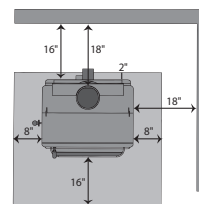

Standard Installation