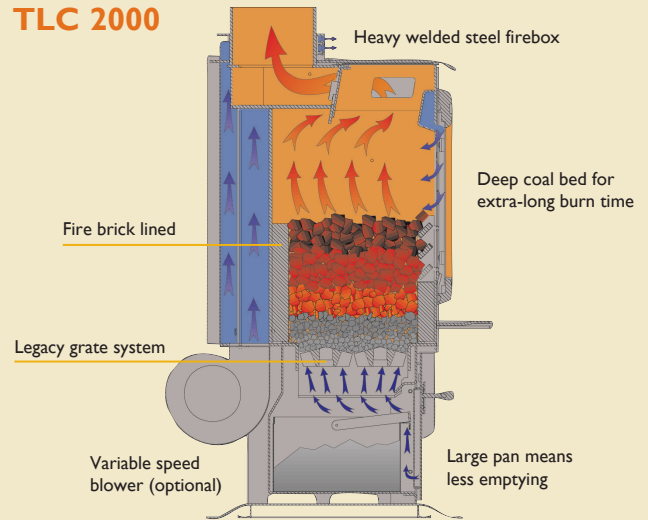

TLC 2000

Cover Photo: TLC 2000 shown with modern brushed stainless trim and top air grille with brushed stainless trim

TLC 2000 COAL STOVE	BTU/hr Input	Heating Capacity¹	Fuel Type	Blower Size	Flue Size	Weight	Width	Height	Depth
	72,000	1,200 - 3,000 sq. ft.	Coal (pea, nut & stove-sized)	135 CFM Optional	6"	425 lbs	25-7/8"	37-3/4"	19-1/8"