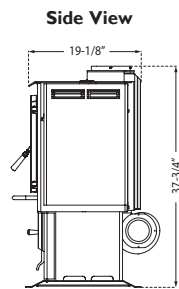

Dimensions

Clearances to Combustibles

Clearance to rear	16"
Clearance to side	18"
Clearance to front*	16"
Clearance - Pipe to wall	18"
Min. standard install floor protection (USA)	43" d x 42" w
Min. corner install floor protection (USA)	48" x 48"

*Front clearance measured from glass