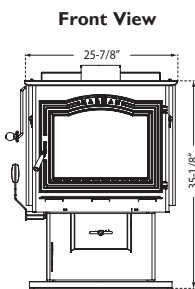

Dimensions

Clearances to Combustibles

Clearance to rear	16"
Clearance to side	18"
Clearance to front*	16"
Clearance - Pipe to wall	18"
Min. standard install floor protection (USA)	43" d x 42" w
Min. corner install floor protection (USA)	48" x 48"

*Front clearance measured from glass