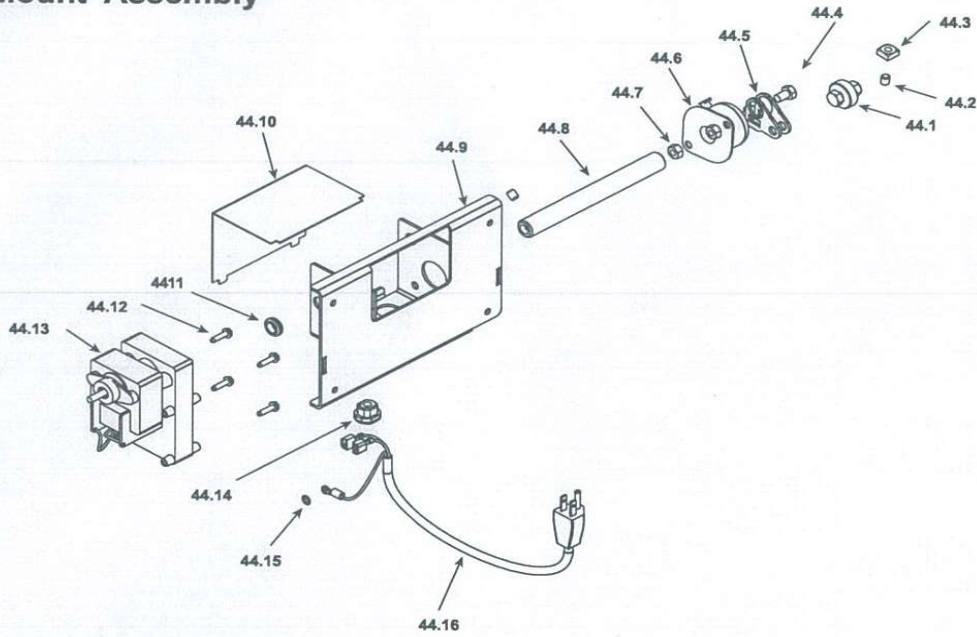

DRWG #	ITEM #	DESCRIPTION	COMMENTS

#44 Motor Mount Assembly

44	1-10-02760	Motor Mount Assembly	
44.1	3-31-3014	Cam Bearing	
44.2	3-30-2931180382	5/16"-18 x 3/8" Steel Black Oxide Knurled	sold individually
44.3	3-30-8431181	5/16-18 Zinc Plated Square Nut	sold individually
44.4	3-30-1311805013	5/16-18 x1/2"Grade 5 Zinc Plated Cap Screw	sold individually
44.5	1-10-02764	Laser Cam Assembly	
44.6	3-31-324122	Pillow Block	
44.7	3-30-80311813	5/16"-18 Grade 5 Zinc Plated Finish Hex N	sold individually
44.8	2-00-02706	Extension Shaft	
44.9	2-00-02705A	Back Cover	
44.1	2-00-02773A	Wire Cover	
44.11	3-31-960021	Grommet 7/16" ID X 3/4"OD	
44.12	3-30-110240753	HWH TCS 10-24X3/4 BLACK OX TYPE F	sold individually
44.13	3-20-60906	Feeder Gearmotor -4RPM	
44.14	3-20-12402	Cord Clamp	
44.15	3-30-0001-100	#10 External Toothlock Washer	Pkg of 100
44.16	3-20-29523	22'Power Cord Feed Motor	
	3-20-00957	Male Disconnect (Power Cord)	sold individually
	3-20-2046399-3	Gearmotor Blade	Pkg of 3
	1-00-01003	Ring Terminal (Power Cord Green)	Pkg of 25