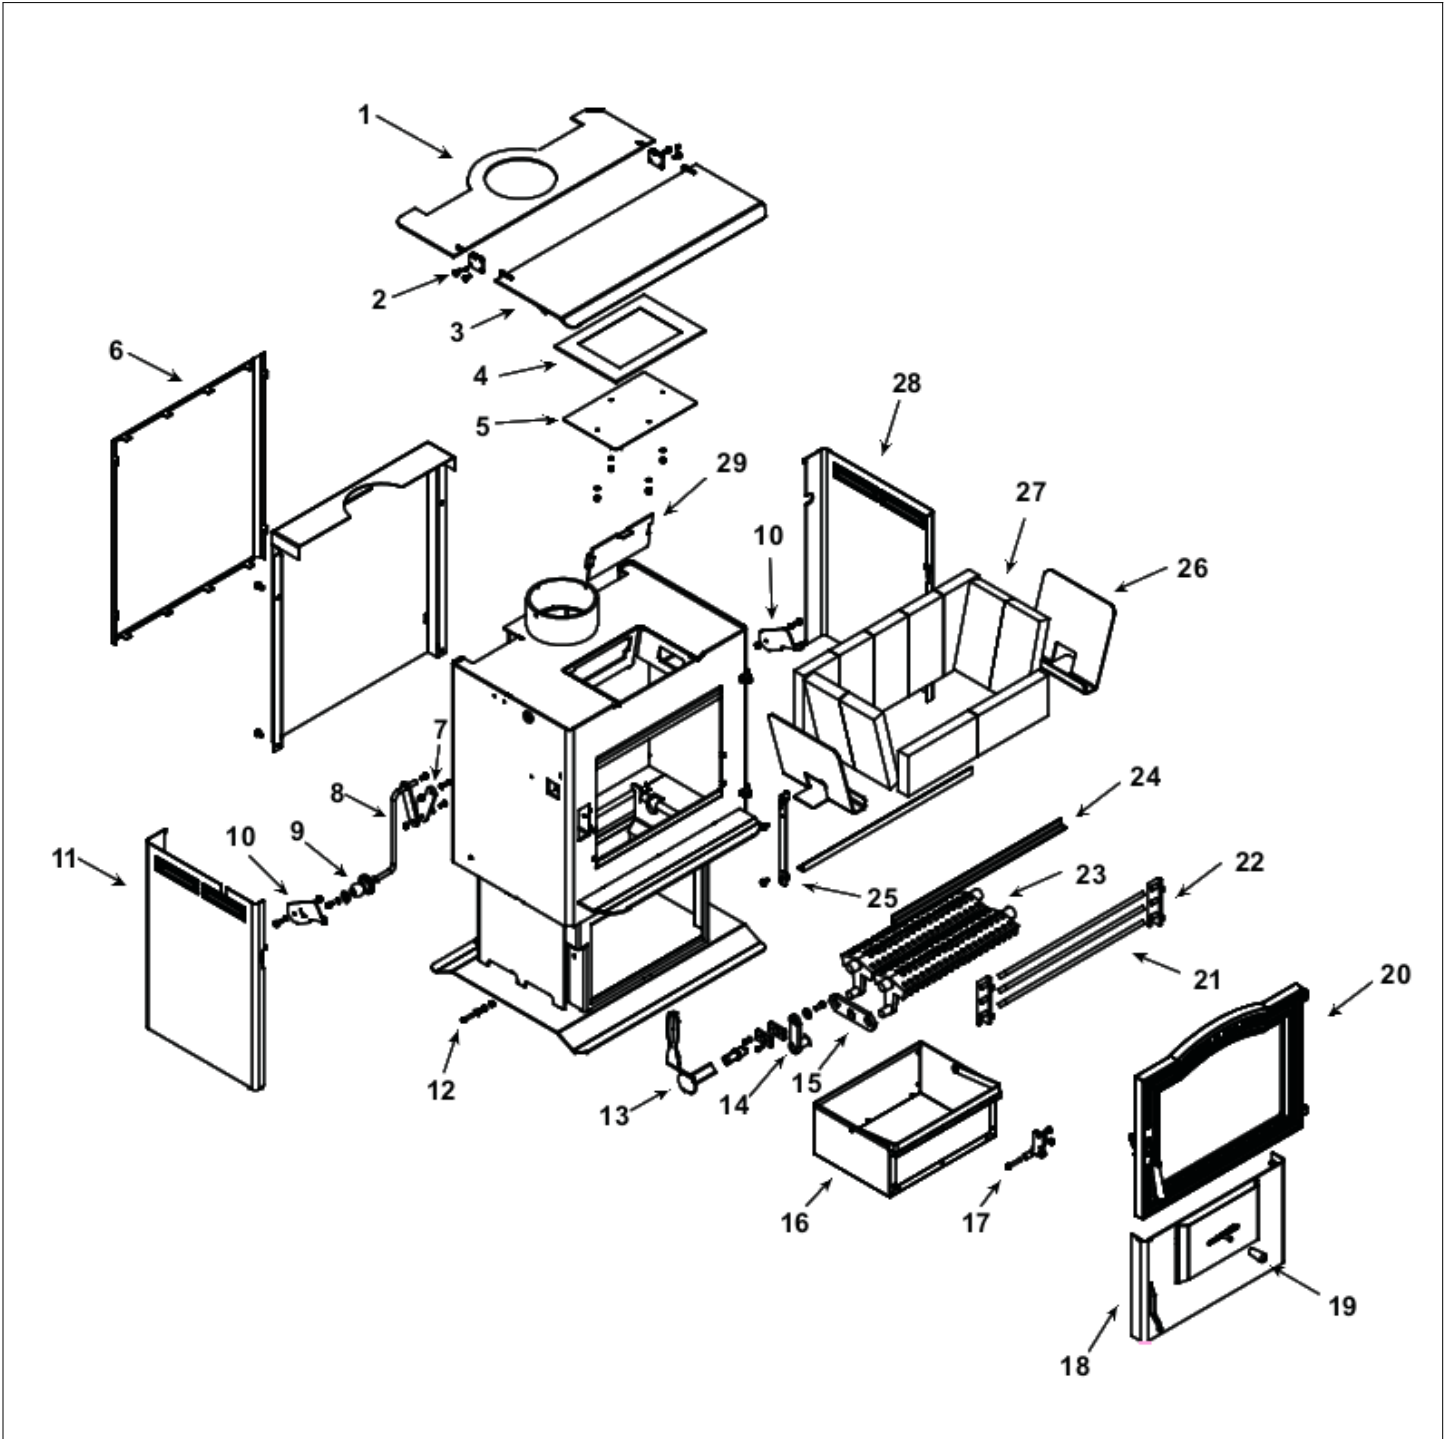

Retired Units

1-70-08690-4 (Metallic Blue) Ending Manufacturing Date Jan 2010
1-70-08690-5 (Honey Glo) Ending Manufacturing Date June 2009
1-70-08690-10 (Mojave Red) Ending Manufacturing Date Jan 2010
1-70-08690-12 (Forest Green) Ending Manufacturing Date Jan 2010

1-70-8690-1 (Black) Ending Manufacturing Date: June 2011
1-70-08690-2 (Charcoal) Ending Manufacturing Date: June 2011
1-70-8690-3 (Goldenfire) Ending Manufacturing Date: June 2011

Part number list on following page.