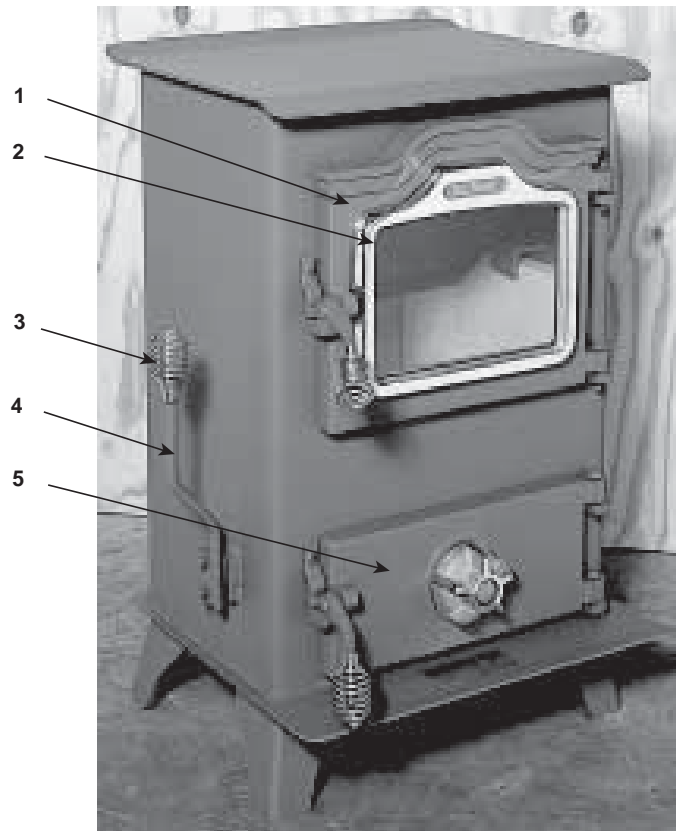

Magnafire Freestanding Coal Stove
1-90-03224-1 (Black w/Door)

Beginning Manufacturing Date: N/A
Ending Manufacturing Date: Active

Retired Units

1-70-03224-1 (Black), Ending Manufacturing Date: June 2011
1-70-03224-2 (Charcoal) Ending Manufacturing Date: June 2011
1-70-03224-3 (Goldenfire) Ending Manufacturing Date: June 2011

1-70-03224-4 (Metallic Blue) Ending Manufacturing Date: Jan 2010
1-70-03224-10 (Mojave Red) Ending Manufacturing Date: Jan 2010,
1-70-03224-12 (Forest Green) Ending Manufacturing Date: Jan 2010

IMPORTANT: THIS IS DATED INFORMATION. Parts must be ordered from a dealer or distributor. Provide model number and serial number when requesting service parts from your dealer or distributor.

**Stocked
at Depot**

ITEM	DESCRIPTION	COMMENTS	PART NUMBER	
1	Load Door - Roped		1-10-08145A	
	Door Kit Assembly	Black classic	1-00-00139-1	Y
	Door Kit Assembly (Gold)	No longer available	1-00-00139-4	
2	Glass Frame	Cast	4-00-00038-1	
	Glass Frame (Gold)	No longer available	3-00-00038-4	
	Rect Glass 7-1/4" X 10-1/2"		3-40-7251050	Y
3	Spring Handle 1/2"	Pkg of 3	3-40-00086-3-3	
4	Short Shaker Handle Weldment		1-10-01001	Y
5	Ash Door - Roped		1-10-08143A	
	Draft Control	Cast	4-00-00109-1	
	Draft Control (Gold)	No longer available	3-00-00109-4