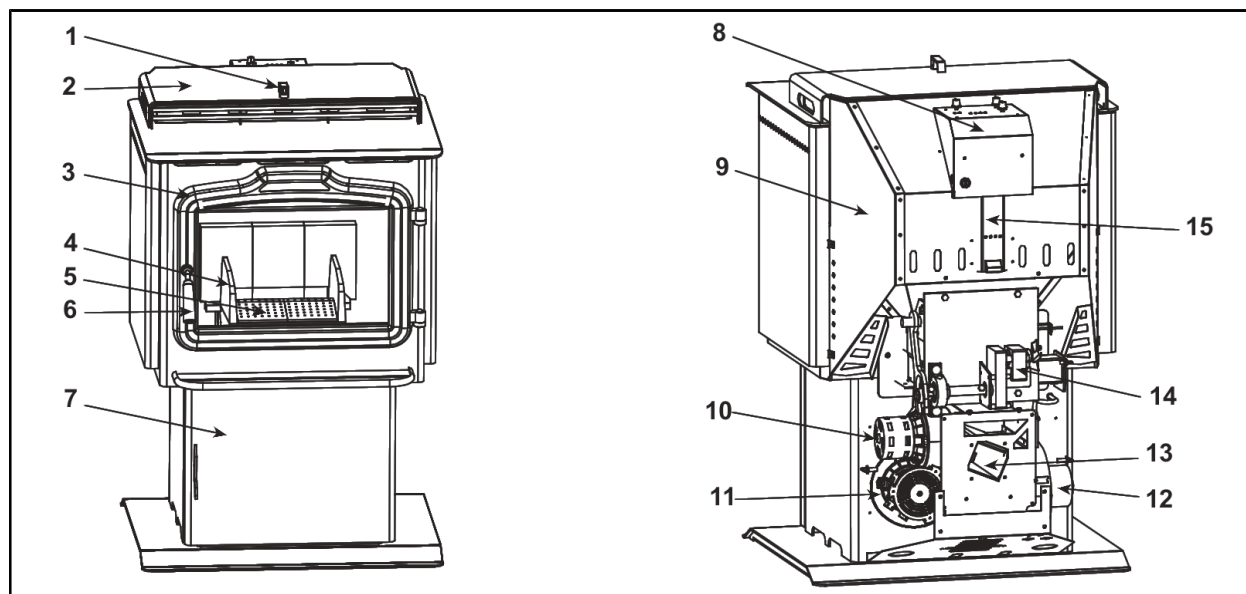

Direct Vent Coal Stoker
Last SN #008065401

Beginning Manufacturing Date: N/A
Ending Manufacturing Date: May 2013

1-90-08600-1 (Black w/Door) – Ending Manufacturing date May 2013
1-70-08600-1 (Black) – Ending Manufacturing date June 2011

ITEM	DESCRIPTION	COMMENTS	PART NUMBER
1	Hopper Lid Swell Latch		3-31-191410
2	Hopper Lid Assembly		1-10-08212A
	Lid Catch W/Hardware		1-00-06308
3	Door Kit Assembly Classic Black		1-00-08600-1
	Door Kit Assembly (Gold)	No longer available	1-00-08600-4
	Glass Rect 12-7/16" X 17-5/8"		3-40-08214
4	Grate Holder Assembly		1-10-01000
5	Grate Inserts	Qty. 2 Req.	4-00-08307D
6	Wooden Handle with screws		1-00-00122
7	Ash Door Assembly	No longer available	1-10-08205A
	Ash door Latch Hardware		1-00-38223
8	Control Box Assembly - W/Board & Pressure Switch		
	Control Box		1-10-06486
	Circuit Board w/Knobs & Shafts		1-00-05889 Y
	Pressure Switch		1-00-163
9	Hopper Assembly		1-10-08207A
10	Combustion Blower - W/Flange		1-10-70219720
11	Draft Motor		3-21-08639
12	Distribution Blower		3-21-33647
13	Thermister Probe	Pre 008065076	3-20-11744
		Post 008065076	3-20-00844
14	Feed Motor - 4 rpm		3-20-60906
15	Wiring Harness Assembly		1-10-08683A

Additional service part numbers appear on following page

Service Parts

DVC-500

Direct Vent Coal Stoker
Last SN #008065401

Beginning Manufacturing Date: N/A
Ending Manufacturing Date: May 2013

IMPORTANT: THIS IS DATED INFORMATION. Parts must be ordered from a dealer or distributor. Legacy Stoves does not sell directly to consumers. Provide model number and serial number when requesting service parts from your dealer or distributor.