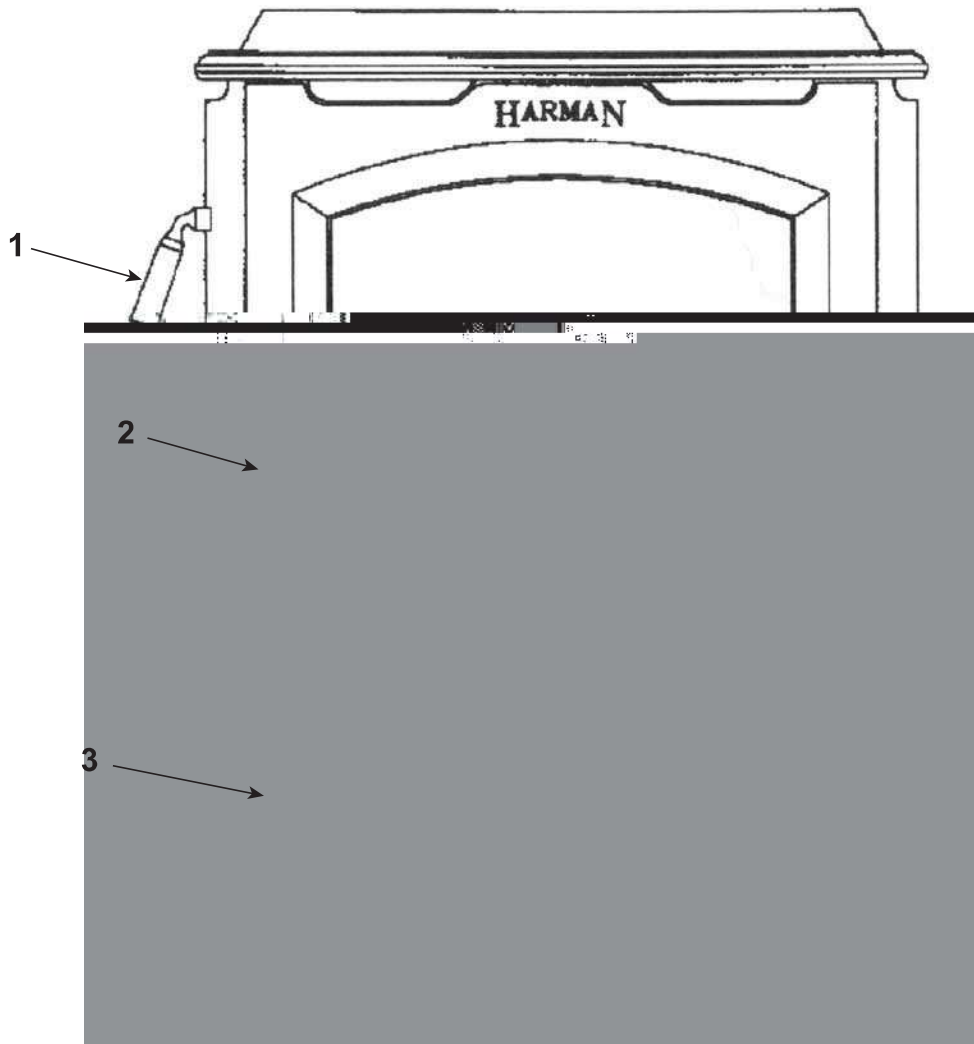

1-90-00191

Part number list on following page.