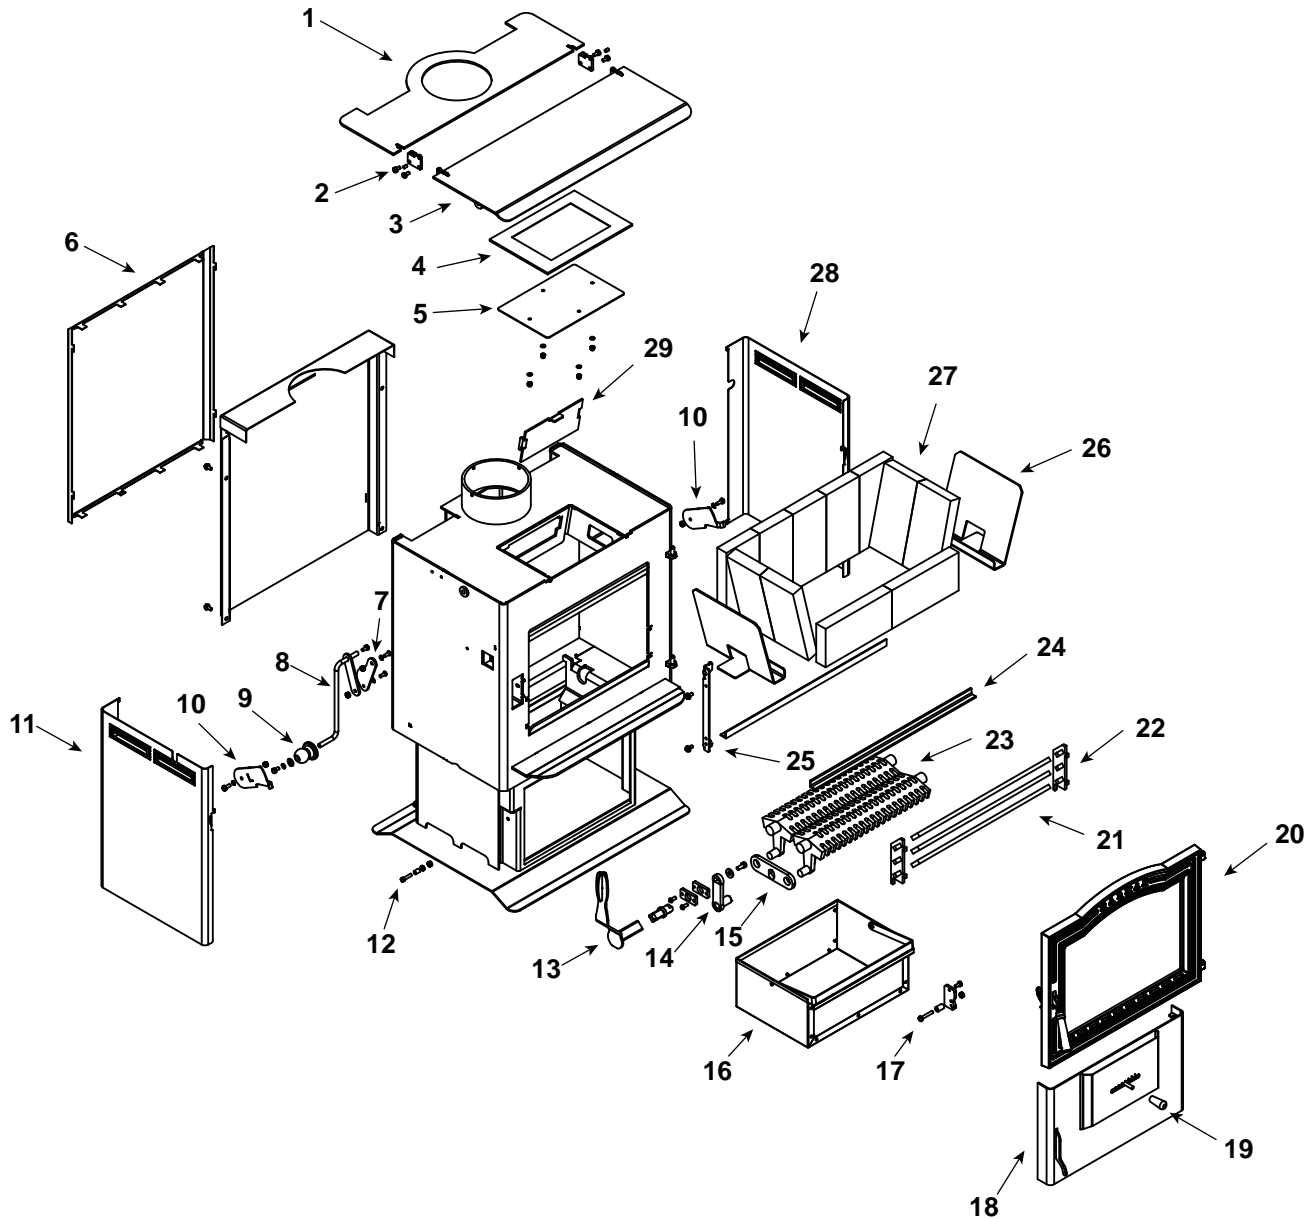

Retired Units

1-70-08690-4 (Metallic Blue) Ending Manufacturing Date Jan 2010
1-70-08690-5 (Honey Glo) Ending Manufacturing Date June 2009
1-70-08690-10 (Mojave Red) Ending Manufacturing Date Jan 2010
1-70-08690-12 (Forest Green) Ending Manufacturing Date Jan 2010

1-70-08690-1 (Black) Ending Manufacturing Date: June 2011
1-70-08690-2 (Charcoal) Ending Manufacturing Date: June 2011
1-70-08690-3 (Goldenfire) Ending Manufacturing Date: June 2011

Part number list on following page.