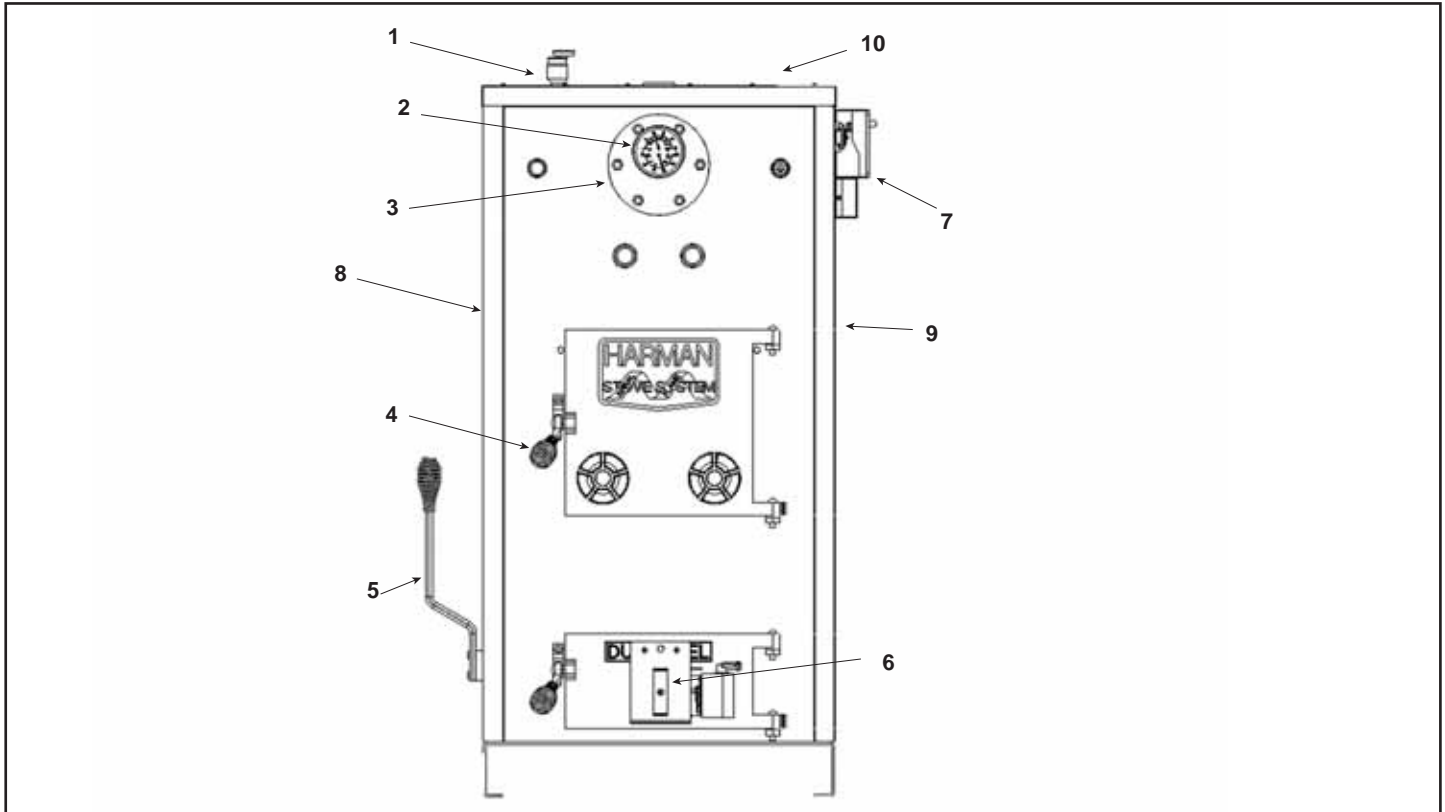

1-70-03236

IMPORTANT: THIS IS DATED INFORMATION. Parts must be ordered from a dealer or distributor. Provide model number and serial number when requesting service parts from your dealer or distributor.

Stocked at Depot

ITEM	DESCRIPTION	COMMENTS	PART NUMBER	
1	Safety Relief Valve		3-10-77382	Y
2	Press/temp Gauge-Rear Mount		3-10-78427	Y
3	Stove Water Plate (6 holes, 1 fitting)		1-10-08024	
	Gasket, Boiler Plate		3-10-24758	Y
4	Door Handle - Cast	Qty 2 req	4-00-00042	Y
	Door Latch	4 Sets	1-00-00036	Y
	Draft Control Knob - Cast	Qty 2 req	4-00-00109-1	
	Load Door - Cast		4-00-00195P	
	Flapper Weldment 17-1/2"		1-10-00407	
5	Long Shaker Handle Weldment		1-10-01005	Y
	Shaker Bar Weldment 4-11/16"		1-10-02018W	Y
	Shaker Block		2-00-01037-1	Y
	Shaker Bracket		2-00-01047B	
	Shaker Handle Mount		2-00-01037-2	Y
6	Automatic Draft Control Assembly		1-10-03375	Y
	Draft Motor Mount Bracket		2-00-01010B	
	Ash Door - Cast		4-00-00200-1D	
	Draft Motor 120v		3-20-45338	Y